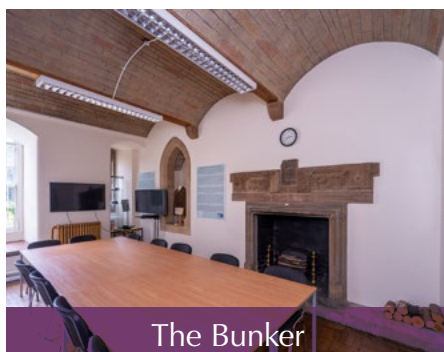

Located in the scenic heart of Midlothian Newbattle Abbey College offers an exceptional selection of venue spaces, perfect for conferences, meetings, training workshops, and unique events.

Set within 125 acres of woodland, our stunning grounds can be incorporated into your event or used as natural break out space. Explore our venue spaces below.

For smaller events or meetings, we also offer a range of intimate venue spaces. Perfect for workshops, brainstorming sessions, or private gatherings.

Boardroom

The Bunker

The Armoury

In addition to our meeting rooms, Newbattle Abbey College offers two dedicated breakout spaces, the Crypt, and the Mezzanine. These flexible areas are perfect for enjoying refreshments, lunch, or simply taking a break from your session.